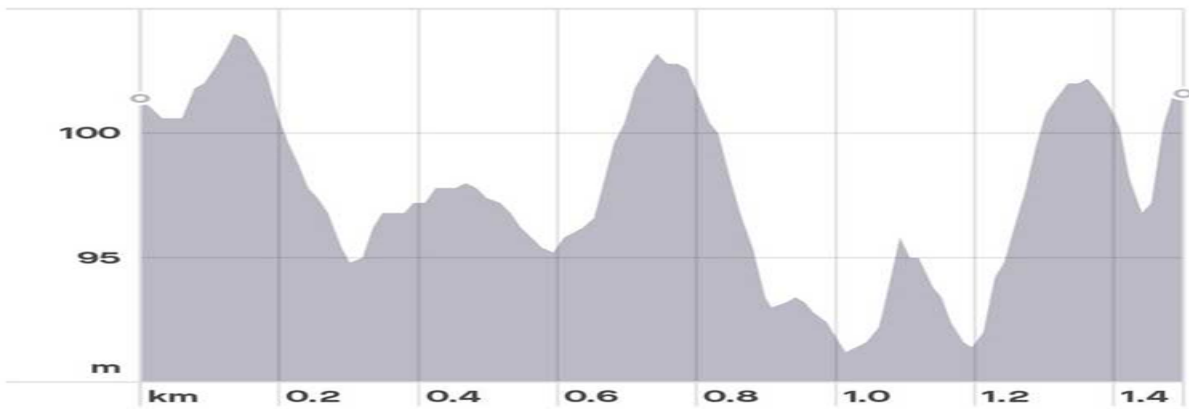

Latukartta

Elevation

Elevation Gain

29 m