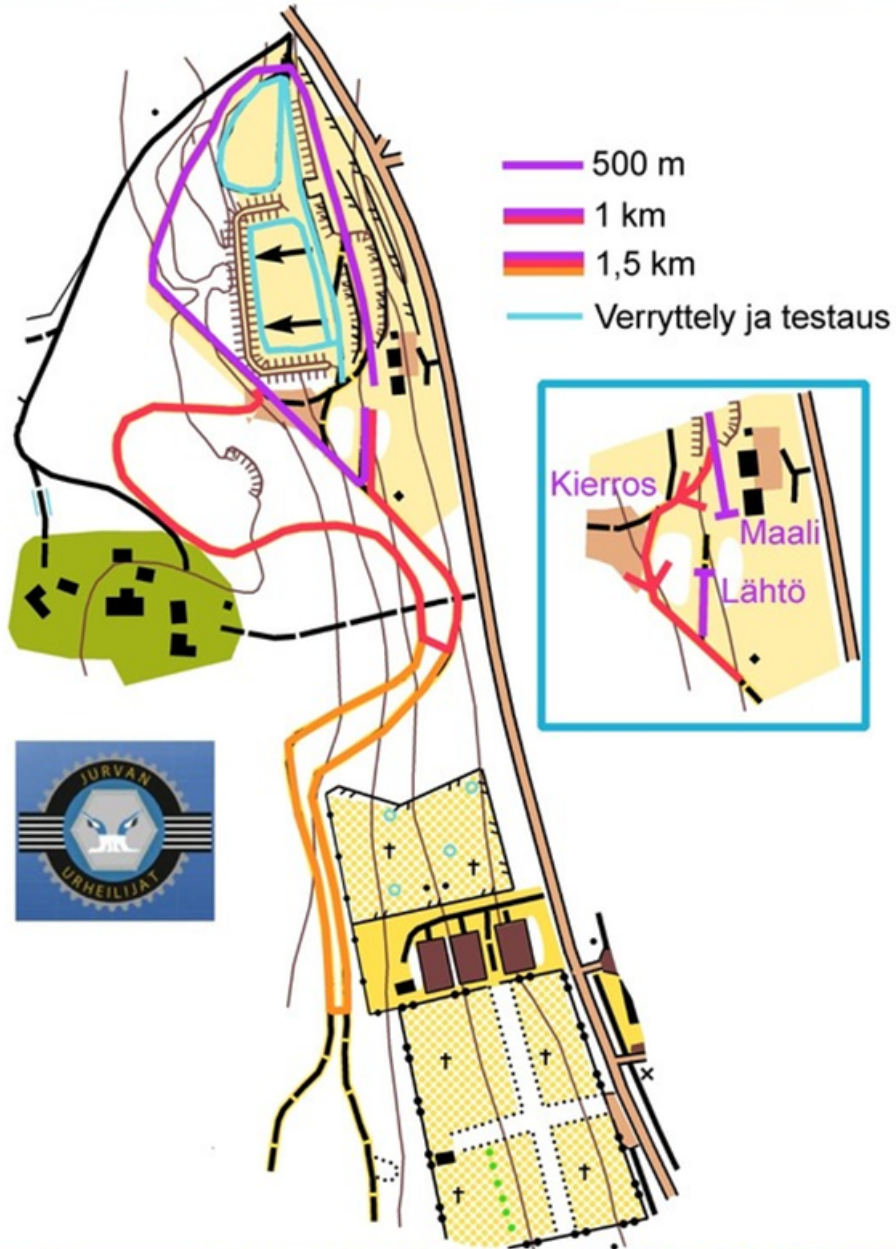

Latukartta

Elevation

Elevation Gain

29 m